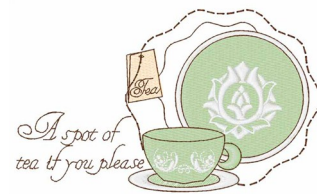

Name: A Spot Of Tea Machine Embroidery Design

SKU: WD02-JLA000260B

Brand: Windmill Designs

Unique Colors: 13 (6 color Stops)

Unique Colors

	Color Name (Color Code)	Manufacturer - Type
	Super White (1001) [No Color Selected]	madeira - rayon
	Dusty Lilac (1263) [No Color Selected]	madeira - rayon
	Crocus (286)	Exquisite - Polyester 1000m