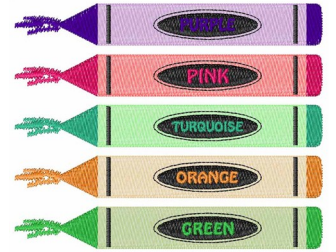

**Name:** Colorful Crayons

**SKU:** WD02-JLA000257A

**Brand:** Windmill Designs

**Unique Colors:** 13 (15 color Stops)

## Unique Colors

	<b>Color Name (Color Code)</b>	<b>Manufacturer - Type</b>
	Super White (1001) [No Color Selected]	madeira - rayon
	Dusty Lilac (1263) [No Color Selected]	madeira - rayon
	Crocus (286)	Exquisite - Polyester 1000m

# Complete Color Sequence

#		Color Name (Color Code)	Manufacturer - Type
1		Super White (1001) [No Color Selected]	madeira - rayon
2		Super White (1001) [No Color Selected]	madeira - rayon
3		Crocus (286)	Exquisite - Polyester 1000m