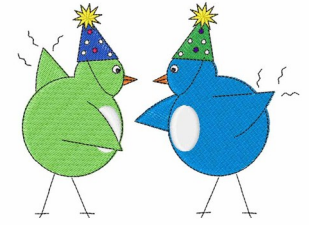

Name: Party Birds

SKU: WD02-JLA000254A

Brand: Windmill Designs

Unique Colors: 13 (14 color Stops)

Unique Colors

	Color Name (Color Code)	Manufacturer - Type
	Super White (1001) [No Color Selected]	madeira - rayon
	Dusty Lilac (1263) [No Color Selected]	madeira - rayon
	Crocus (286)	Exquisite - Polyester 1000m