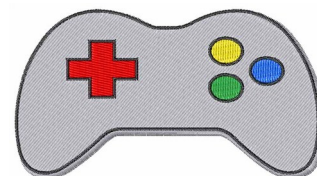

**Name:** Game Controller Machine Embroidery Design

**SKU:** WD02-JLA000251A

**Brand:** Windmill Designs

**Unique Colors:** 13 (8 color Stops)