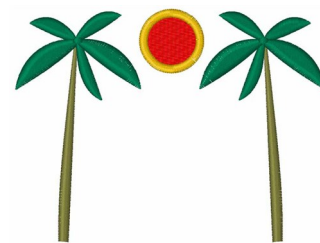

**Name:** Palm Trees

**SKU:** WD02-JLA00024A

**Brand:** Windmill Designs

**Unique Colors:** 13 (4 color Stops)

## Unique Colors

	<b>Color Name (Color Code)</b>	<b>Manufacturer - Type</b>
	Super White (1001) [No Color Selected]	madeira - rayon
	Dusty Lilac (1263) [No Color Selected]	madeira - rayon
	Crocus (286)	Exquisite - Polyester 1000m

# Complete Color Sequence

#		Color Name (Color Code)	Manufacturer - Type
1		Super White (1001) [No Color Selected]	madeira - rayon
2		Super White (1001) [No Color Selected]	madeira - rayon
3		Crocus (286)	Exquisite - Polyester 1000m