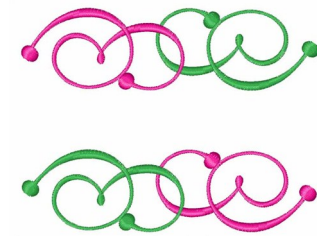

**Name:** Green & Pink Swirls Machine Embroidery Design

**SKU:** WD02-JLA000248A

**Brand:** Windmill Designs

**Unique Colors:** 13 (3 color Stops)

## Unique Colors

	<b>Color Name (Color Code)</b>	<b>Manufacturer - Type</b>
	Super White (1001) [No Color Selected]	madeira - rayon
	Dusty Lilac (1263) [No Color Selected]	madeira - rayon
	Crocus (286)	Exquisite - Polyester 1000m

# Complete Color Sequence

#		Color Name (Color Code)	Manufacturer - Type
1		Super White (1001) [No Color Selected]	madeira - rayon
2		Super White (1001) [No Color Selected]	madeira - rayon
3		Crocus (286)	Exquisite - Polyester 1000m