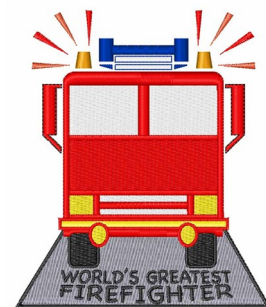

Name: Greatest Firefighter Machine Embroidery Design

SKU: WD02-JLA000247B

Brand: Windmill Designs

Unique Colors: 13 (12 color Stops)

Unique Colors

	Color Name (Color Code)	Manufacturer - Type
	Super White (1001) [No Color Selected]	madeira - rayon
	Dusty Lilac (1263) [No Color Selected]	madeira - rayon
	Crocus (286)	Exquisite - Polyester 1000m