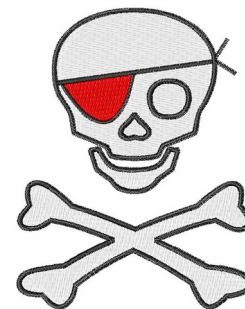

Name: Pirate Skull Machine Embroidery Design

SKU: WD02-JLA000243A

Brand: Windmill Designs

Unique Colors: 13 (3 color Stops)

Unique Colors

	Color Name (Color Code)	Manufacturer - Type
	Super White (1001) [No Color Selected]	madeira - rayon
	Dusty Lilac (1263) [No Color Selected]	madeira - rayon
	Crocus (286)	Exquisite - Polyester 1000m