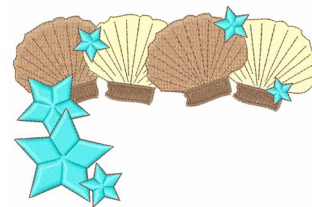

Name: Sea Shells Machine Embroidery Design

SKU: WD02-JLA00023A

Brand: Windmill Designs

Unique Colors: 13 (6 color Stops)

Unique Colors

	Color Name (Color Code)	Manufacturer - Type
	Super White (1001) [No Color Selected]	madeira - rayon
	Dusty Lilac (1263) [No Color Selected]	madeira - rayon
	Crocus (286)	Exquisite - Polyester 1000m

Complete Color Sequence

#		Color Name (Color Code)	Manufacturer - Type
1		Super White (1001) [No Color Selected]	madeira - rayon
2		Super White (1001) [No Color Selected]	madeira - rayon
3		Crocus (286)	Exquisite - Polyester 1000m