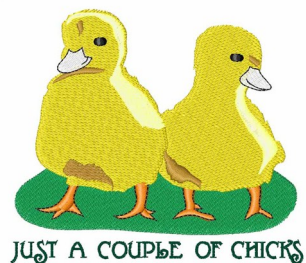

Name: Couple Of Chicks Machine Embroidery Design

SKU: WD02-JLA000239D

Brand: Windmill Designs

Unique Colors: 13 (9 color Stops)

Unique Colors

	Color Name (Color Code)	Manufacturer - Type
	Super White (1001) [No Color Selected]	madeira - rayon
	Dusty Lilac (1263) [No Color Selected]	madeira - rayon
	Crocus (286)	Exquisite - Polyester 1000m