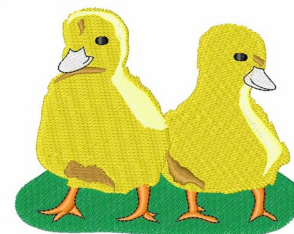

Name: Yellow Chicks Machine Embroidery Design

SKU: WD02-JLA000239A

Brand: Windmill Designs

Unique Colors: 13 (8 color Stops)

Unique Colors

	Color Name (Color Code)	Manufacturer - Type
	Super White (1001) [No Color Selected]	madeira - rayon
	Dusty Lilac (1263) [No Color Selected]	madeira - rayon
	Crocus (286)	Exquisite - Polyester 1000m

Complete Color Sequence

#		Color Name (Color Code)	Manufacturer - Type
1		Super White (1001) [No Color Selected]	madeira - rayon
2		Super White (1001) [No Color Selected]	madeira - rayon
3		Crocus (286)	Exquisite - Polyester 1000m