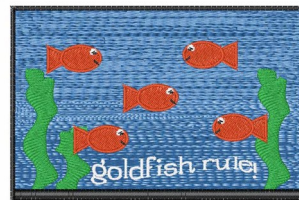

**Name:** Goldfish Rule Machine Embroidery Design

**SKU:** WD02-JLA000237C

**Brand:** Windmill Designs

**Unique Colors:** 13 (9 color Stops)