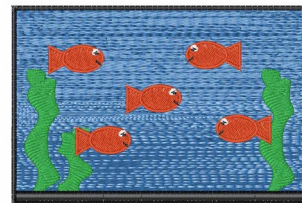

Name: Fish Tank Machine Embroidery Design

SKU: WD02-JLA000237A

Brand: Windmill Designs

Unique Colors: 13 (8 color Stops)

Unique Colors

	Color Name (Color Code)	Manufacturer - Type
	Super White (1001) [No Color Selected]	madeira - rayon
	Dusty Lilac (1263) [No Color Selected]	madeira - rayon
	Crocus (286)	Exquisite - Polyester 1000m

Complete Color Sequence

#		Color Name (Color Code)	Manufacturer - Type
1		Super White (1001) [No Color Selected]	madeira - rayon
2		Super White (1001) [No Color Selected]	madeira - rayon
3		Crocus (286)	Exquisite - Polyester 1000m