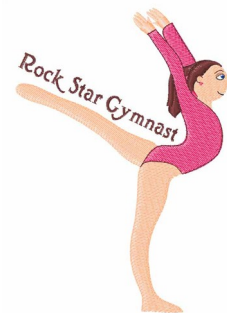

Name: Rock Star Gymnast Machine Embroidery Design

SKU: WD02-JLA000234D

Brand: Windmill Designs

Unique Colors: 13 (7 color Stops)

Unique Colors

| | Color Name (Color Code) | Manufacturer - Type |
|--|--|-----------------------------|
|  | Super White (1001) [No Color Selected] | madeira - rayon |
|  | Dusty Lilac (1263) [No Color Selected] | madeira - rayon |
|  | Crocus (286) | Exquisite - Polyester 1000m |