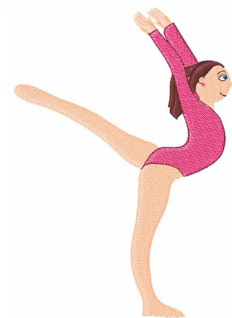

Name: Gymnast Girl Machine Embroidery Design

SKU: WD02-JLA000234A

Brand: Windmill Designs

Unique Colors: 13 (7 color Stops)

Unique Colors

	Color Name (Color Code)	Manufacturer - Type
	Super White (1001) [No Color Selected]	madeira - rayon
	Dusty Lilac (1263) [No Color Selected]	madeira - rayon
	Crocus (286)	Exquisite - Polyester 1000m