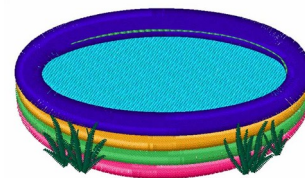

Name: Kiddie Pool

SKU: WD02-JLA000233A

Brand: Windmill Designs

Unique Colors: 13 (7 color Stops)

Unique Colors

	Color Name (Color Code)	Manufacturer - Type
	Super White (1001) [No Color Selected]	madeira - rayon
	Dusty Lilac (1263) [No Color Selected]	madeira - rayon
	Crocus (286)	Exquisite - Polyester 1000m

Complete Color Sequence

#		Color Name (Color Code)	Manufacturer - Type
1		Super White (1001) [No Color Selected]	madeira - rayon
2		Super White (1001) [No Color Selected]	madeira - rayon
3		Crocus (286)	Exquisite - Polyester 1000m