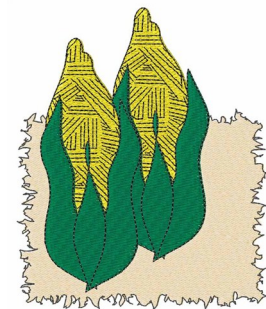

Name: Corn On The Cob Machine Embroidery Design

SKU: WD02-JLA000227A

Brand: Windmill Designs

Unique Colors: 13 (5 color Stops)

Unique Colors

	Color Name (Color Code)	Manufacturer - Type
	Super White (1001) [No Color Selected]	madeira - rayon
	Dusty Lilac (1263) [No Color Selected]	madeira - rayon
	Crocus (286)	Exquisite - Polyester 1000m

Complete Color Sequence

#		Color Name (Color Code)	Manufacturer - Type
1		Super White (1001) [No Color Selected]	madeira - rayon
2		Super White (1001) [No Color Selected]	madeira - rayon
3		Crocus (286)	Exquisite - Polyester 1000m