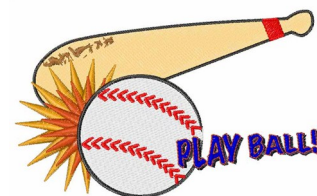

Name: Play Ball Machine Embroidery Design

SKU: WD02-JLA000223D

Brand: Windmill Designs

Unique Colors: 13 (11 color Stops)

Unique Colors

	Color Name (Color Code)	Manufacturer - Type
	Super White (1001) [No Color Selected]	madeira - rayon
	Dusty Lilac (1263) [No Color Selected]	madeira - rayon
	Crocus (286)	Exquisite - Polyester 1000m