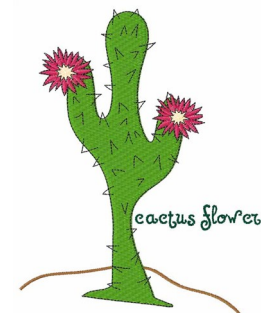

Name: Cactus Flower

SKU: WD02-JLA000219B

Brand: Windmill Designs

Unique Colors: 13 (7 color Stops)

Unique Colors

	Color Name (Color Code)	Manufacturer - Type
	Super White (1001) [No Color Selected]	madeira - rayon
	Dusty Lilac (1263) [No Color Selected]	madeira - rayon
	Crocus (286)	Exquisite - Polyester 1000m