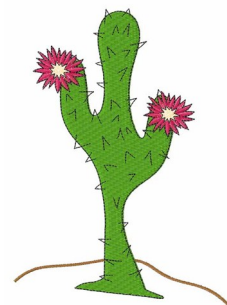

Name: Cactus Flower

SKU: WD02-JLA000219A

Brand: Windmill Designs

Unique Colors: 13 (6 color Stops)

Unique Colors

	Color Name (Color Code)	Manufacturer - Type
	Super White (1001) [No Color Selected]	madeira - rayon
	Dusty Lilac (1263) [No Color Selected]	madeira - rayon
	Crocus (286)	Exquisite - Polyester 1000m

Complete Color Sequence

#		Color Name (Color Code)	Manufacturer - Type
1		Super White (1001) [No Color Selected]	madeira - rayon
2		Super White (1001) [No Color Selected]	madeira - rayon
3		Crocus (286)	Exquisite - Polyester 1000m