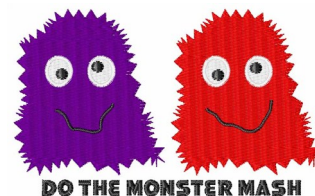

Name: Monster Mash Machine Embroidery Design

SKU: WD02-JLA000217B

Brand: Windmill Designs

Unique Colors: 13 (4 color Stops)

Unique Colors

	Color Name (Color Code)	Manufacturer - Type
	Super White (1001) [No Color Selected]	madeira - rayon
	Dusty Lilac (1263) [No Color Selected]	madeira - rayon
	Crocus (286)	Exquisite - Polyester 1000m

Complete Color Sequence

#		Color Name (Color Code)	Manufacturer - Type
1		Super White (1001) [No Color Selected]	madeira - rayon
2		Super White (1001) [No Color Selected]	madeira - rayon
3		Crocus (286)	Exquisite - Polyester 1000m