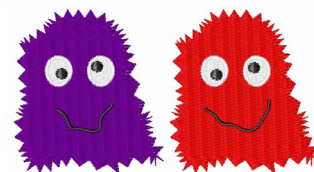

Name: Purple & Red Monsters Machine
Embroidery Design

SKU: WD02-JLA000217A

Brand: Windmill Designs

Unique Colors: 13 (4 color Stops)

Unique Colors

	Color Name (Color Code)	Manufacturer - Type
	Super White (1001) [No Color Selected]	madeira - rayon
	Dusty Lilac (1263) [No Color Selected]	madeira - rayon
	Crocus (286)	Exquisite - Polyester 1000m

Complete Color Sequence

#		Color Name (Color Code)	Manufacturer - Type
1		Super White (1001) [No Color Selected]	madeira - rayon
2		Super White (1001) [No Color Selected]	madeira - rayon
3		Crocus (286)	Exquisite - Polyester 1000m