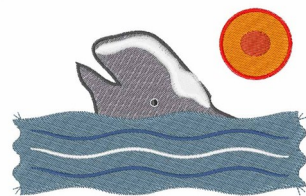

**Name:** Whale in the Ocean Machine Embroidery Design

**SKU:** WD02-JLA000216A

**Brand:** Windmill Designs

**Unique Colors:** 13 (9 color Stops)