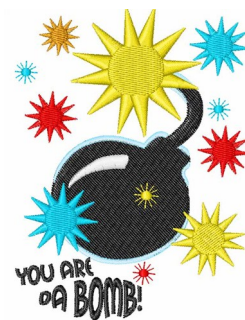

Name: Youre Da Bomb Machine Embroidery Design

SKU: WD02-JLA000212B

Brand: Windmill Designs

Unique Colors: 13 (8 color Stops)

Unique Colors

	Color Name (Color Code)	Manufacturer - Type
	Super White (1001) [No Color Selected]	madeira - rayon
	Dusty Lilac (1263) [No Color Selected]	madeira - rayon
	Crocus (286)	Exquisite - Polyester 1000m

Complete Color Sequence

#		Color Name (Color Code)	Manufacturer - Type
1		Super White (1001) [No Color Selected]	madeira - rayon
2		Super White (1001) [No Color Selected]	madeira - rayon
3		Crocus (286)	Exquisite - Polyester 1000m