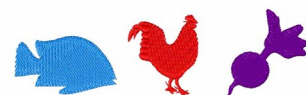

**Name:** Fish Chicken & Radish

**SKU:** WD02-JLA000211A

**Brand:** Windmill Designs

**Unique Colors:** 13 (3 color Stops)

## Unique Colors

	<b>Color Name (Color Code)</b>	<b>Manufacturer - Type</b>
	Super White (1001) [No Color Selected]	madeira - rayon
	Dusty Lilac (1263) [No Color Selected]	madeira - rayon
	Crocus (286)	Exquisite - Polyester 1000m