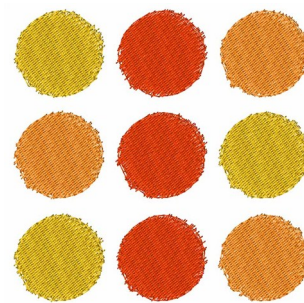

**Name:** Red Yellow & Orange Dots Machine  
Embroidery Design

**SKU:** WD02-JLA000209A

**Brand:** Windmill Designs

**Unique Colors:** 13 (3 color Stops)

## Unique Colors

	<b>Color Name (Color Code)</b>	<b>Manufacturer - Type</b>
	Super White (1001) [No Color Selected]	madeira - rayon
	Dusty Lilac (1263) [No Color Selected]	madeira - rayon
	Crocus (286)	Exquisite - Polyester 1000m

# Complete Color Sequence

#		Color Name (Color Code)	Manufacturer - Type
1		Super White (1001) [No Color Selected]	madeira - rayon
2		Super White (1001) [No Color Selected]	madeira - rayon
3		Crocus (286)	Exquisite - Polyester 1000m