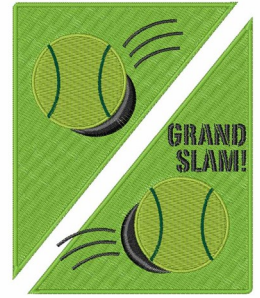

**Name:** Tennis Grand Slam

**SKU:** WD02-JLA000206C

**Brand:** Windmill Designs

**Unique Colors:** 13 (8 color Stops)

## Unique Colors

	<b>Color Name (Color Code)</b>	<b>Manufacturer - Type</b>
	Super White (1001) [No Color Selected]	madeira - rayon
	Dusty Lilac (1263) [No Color Selected]	madeira - rayon
	Crocus (286)	Exquisite - Polyester 1000m