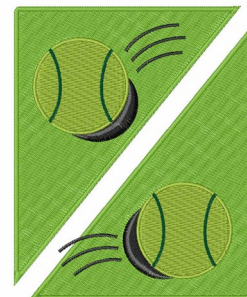

**Name:** Tennis Ball

**SKU:** WD02-JLA000206A

**Brand:** Windmill Designs

**Unique Colors:** 13 (7 color Stops)

## Unique Colors

	<b>Color Name (Color Code)</b>	<b>Manufacturer - Type</b>
	Super White (1001) [No Color Selected]	madeira - rayon
	Dusty Lilac (1263) [No Color Selected]	madeira - rayon
	Crocus (286)	Exquisite - Polyester 1000m