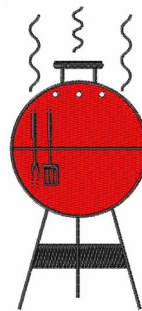

Name: Red BBQ Grill

SKU: WD02-JLA000202A

Brand: Windmill Designs

Unique Colors: 13 (3 color Stops)

Unique Colors

	Color Name (Color Code)	Manufacturer - Type
	Super White (1001) [No Color Selected]	madeira - rayon
	Dusty Lilac (1263) [No Color Selected]	madeira - rayon
	Crocus (286)	Exquisite - Polyester 1000m

Complete Color Sequence

#		Color Name (Color Code)	Manufacturer - Type
1		Super White (1001) [No Color Selected]	madeira - rayon
2		Super White (1001) [No Color Selected]	madeira - rayon
3		Crocus (286)	Exquisite - Polyester 1000m