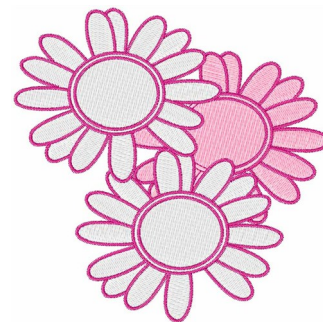

**Name:** Daisies Machine Embroidery Design

**SKU:** WD02-JLA0001A

**Brand:** Windmill Designs

**Unique Colors:** 13 (3 color Stops)

## Unique Colors

	Color Name (Color Code)	Manufacturer - Type
	Super White (1001) [No Color Selected]	madeira - rayon
	Dusty Lilac (1263) [No Color Selected]	madeira - rayon
	Crocus (286)	Exquisite - Polyester 1000m

# Complete Color Sequence

#		Color Name (Color Code)	Manufacturer - Type
1		Super White (1001) [No Color Selected]	madeira - rayon
2		Super White (1001) [No Color Selected]	madeira - rayon
3		Crocus (286)	Exquisite - Polyester 1000m