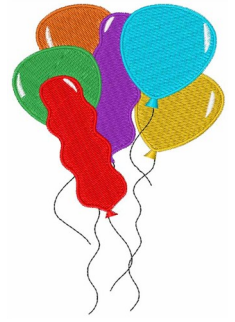

Name: Balloons

SKU: WD02-JLA00019A

Brand: Windmill Designs

Unique Colors: 13 (9 color Stops)

Unique Colors

	Color Name (Color Code)	Manufacturer - Type
	Super White (1001) [No Color Selected]	madeira - rayon
	Dusty Lilac (1263) [No Color Selected]	madeira - rayon
	Crocus (286)	Exquisite - Polyester 1000m

Complete Color Sequence

#		Color Name (Color Code)	Manufacturer - Type
1		Super White (1001) [No Color Selected]	madeira - rayon
2		Super White (1001) [No Color Selected]	madeira - rayon
3		Crocus (286)	Exquisite - Polyester 1000m