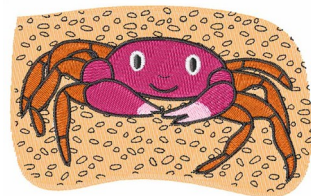

**Name:** Crab

**SKU:** WD02-JLA000197A

**Brand:** Windmill Designs

**Unique Colors:** 13 (7 color Stops)

## Unique Colors

	<b>Color Name (Color Code)</b>	<b>Manufacturer - Type</b>
	Super White (1001) [No Color Selected]	madeira - rayon
	Dusty Lilac (1263) [No Color Selected]	madeira - rayon
	Crocus (286)	Exquisite - Polyester 1000m

# Complete Color Sequence

#		Color Name (Color Code)	Manufacturer - Type
1		Super White (1001) [No Color Selected]	madeira - rayon
2		Super White (1001) [No Color Selected]	madeira - rayon
3		Crocus (286)	Exquisite - Polyester 1000m