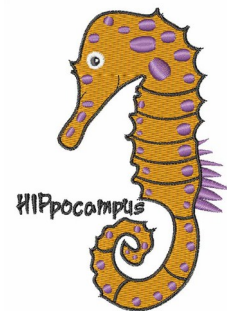

Name: Hippocampus

SKU: WD02-JLA000196C

Brand: Windmill Designs

Unique Colors: 13 (6 color Stops)

Unique Colors

	Color Name (Color Code)	Manufacturer - Type
	Super White (1001) [No Color Selected]	madeira - rayon
	Dusty Lilac (1263) [No Color Selected]	madeira - rayon
	Crocus (286)	Exquisite - Polyester 1000m

Complete Color Sequence

#		Color Name (Color Code)	Manufacturer - Type
1		Super White (1001) [No Color Selected]	madeira - rayon
2		Super White (1001) [No Color Selected]	madeira - rayon
3		Crocus (286)	Exquisite - Polyester 1000m