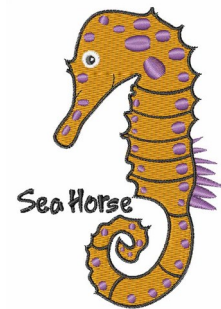

Name: Sea Horse Machine Embroidery Design

SKU: WD02-JLA000196B

Brand: Windmill Designs

Unique Colors: 13 (6 color Stops)

Unique Colors

	Color Name (Color Code)	Manufacturer - Type
	Super White (1001) [No Color Selected]	madeira - rayon
	Dusty Lilac (1263) [No Color Selected]	madeira - rayon
	Crocus (286)	Exquisite - Polyester 1000m