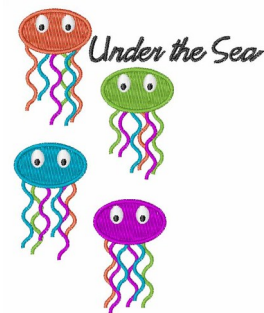

Name: Under The Sea Machine Embroidery Design

SKU: WD02-JLA000195D

Brand: Windmill Designs

Unique Colors: 13 (9 color Stops)

Unique Colors

	Color Name (Color Code)	Manufacturer - Type
	Super White (1001) [No Color Selected]	madeira - rayon
	Dusty Lilac (1263) [No Color Selected]	madeira - rayon
	Crocus (286)	Exquisite - Polyester 1000m

Complete Color Sequence

#		Color Name (Color Code)	Manufacturer - Type
1		Super White (1001) [No Color Selected]	madeira - rayon
2		Super White (1001) [No Color Selected]	madeira - rayon
3		Crocus (286)	Exquisite - Polyester 1000m