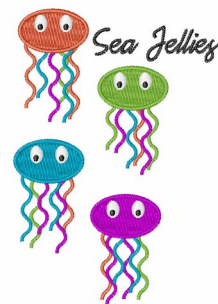

**Name:** Sea Jellies

**SKU:** WD02-JLA000195C

**Brand:** Windmill Designs

**Unique Colors:** 13 (9 color Stops)

## Unique Colors

	<b>Color Name (Color Code)</b>	<b>Manufacturer - Type</b>
	Super White (1001) [No Color Selected]	madeira - rayon
	Dusty Lilac (1263) [No Color Selected]	madeira - rayon
	Crocus (286)	Exquisite - Polyester 1000m

# Complete Color Sequence

#		Color Name (Color Code)	Manufacturer - Type
1		Super White (1001) [No Color Selected]	madeira - rayon
2		Super White (1001) [No Color Selected]	madeira - rayon
3		Crocus (286)	Exquisite - Polyester 1000m