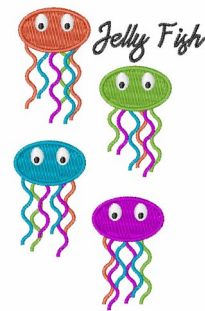

Name: Jelly Fish

SKU: WD02-JLA000195B

Brand: Windmill Designs

Unique Colors: 13 (9 color Stops)

Unique Colors

	Color Name (Color Code)	Manufacturer - Type
	Super White (1001) [No Color Selected]	madeira - rayon
	Dusty Lilac (1263) [No Color Selected]	madeira - rayon
	Crocus (286)	Exquisite - Polyester 1000m

Complete Color Sequence

#		Color Name (Color Code)	Manufacturer - Type
1		Super White (1001) [No Color Selected]	madeira - rayon
2		Super White (1001) [No Color Selected]	madeira - rayon
3		Crocus (286)	Exquisite - Polyester 1000m