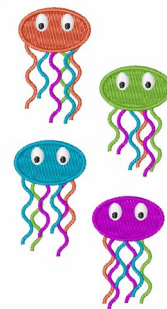

Name: Jelly Fish

SKU: WD02-JLA000195A

Brand: Windmill Designs

Unique Colors: 13 (9 color Stops)

Unique Colors

	Color Name (Color Code)	Manufacturer - Type
	Super White (1001) [No Color Selected]	madeira - rayon
	Dusty Lilac (1263) [No Color Selected]	madeira - rayon
	Crocus (286)	Exquisite - Polyester 1000m

Complete Color Sequence

#		Color Name (Color Code)	Manufacturer - Type
1		Super White (1001) [No Color Selected]	madeira - rayon
2		Super White (1001) [No Color Selected]	madeira - rayon
3		Crocus (286)	Exquisite - Polyester 1000m