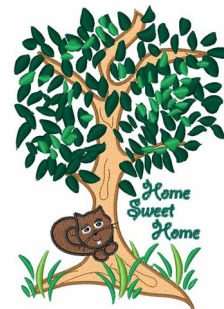

Name: Home Sweet Home Machine Embroidery Design

SKU: WD02-JLA000194D

Brand: Windmill Designs

Unique Colors: 13 (9 color Stops)

Unique Colors

	Color Name (Color Code)	Manufacturer - Type
	Super White (1001) [No Color Selected]	madeira - rayon
	Dusty Lilac (1263) [No Color Selected]	madeira - rayon
	Crocus (286)	Exquisite - Polyester 1000m