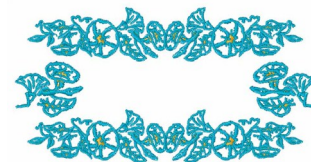

**Name:** Flower Frame Machine Embroidery Design

**SKU:** WD02-JLA000184A

**Brand:** Windmill Designs

**Unique Colors:** 13 (2 color Stops)

## Unique Colors

	<b>Color Name (Color Code)</b>	<b>Manufacturer - Type</b>
	Super White (1001) [No Color Selected]	madeira - rayon
	Dusty Lilac (1263) [No Color Selected]	madeira - rayon
	Crocus (286)	Exquisite - Polyester 1000m

# Complete Color Sequence

#		Color Name (Color Code)	Manufacturer - Type
1		Super White (1001) [No Color Selected]	madeira - rayon
2		Super White (1001) [No Color Selected]	madeira - rayon
3		Crocus (286)	Exquisite - Polyester 1000m