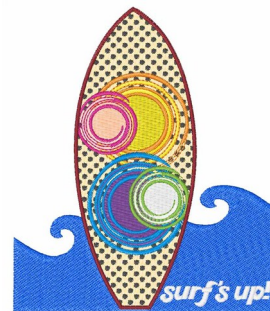

Name: Surfs Up

SKU: WD02-JLA000183B

Brand: Windmill Designs

Unique Colors: 13 (13 color Stops)

Unique Colors

	Color Name (Color Code)	Manufacturer - Type
	Super White (1001) [No Color Selected]	madeira - rayon
	Dusty Lilac (1263) [No Color Selected]	madeira - rayon
	Crocus (286)	Exquisite - Polyester 1000m

Complete Color Sequence

#		Color Name (Color Code)	Manufacturer - Type
1		Super White (1001) [No Color Selected]	madeira - rayon
2		Super White (1001) [No Color Selected]	madeira - rayon
3		Crocus (286)	Exquisite - Polyester 1000m