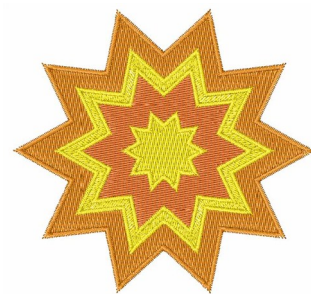

**Name:** Sun Burst

**SKU:** WD02-JLA000180A

**Brand:** Windmill Designs

**Unique Colors:** 13 (3 color Stops)

## Unique Colors

	<b>Color Name (Color Code)</b>	<b>Manufacturer - Type</b>
	Super White (1001) [No Color Selected]	madeira - rayon
	Dusty Lilac (1263) [No Color Selected]	madeira - rayon
	Crocus (286)	Exquisite - Polyester 1000m

# Complete Color Sequence

#		Color Name (Color Code)	Manufacturer - Type
1		Super White (1001) [No Color Selected]	madeira - rayon
2		Super White (1001) [No Color Selected]	madeira - rayon
3		Crocus (286)	Exquisite - Polyester 1000m