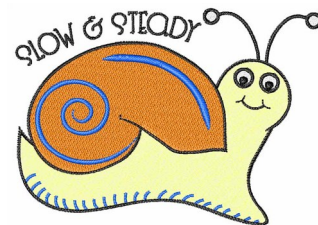

Name: Slow And Steady

SKU: WD02-JLA000178D

Brand: Windmill Designs

Unique Colors: 13 (7 color Stops)

Unique Colors

	Color Name (Color Code)	Manufacturer - Type
	Super White (1001) [No Color Selected]	madeira - rayon
	Dusty Lilac (1263) [No Color Selected]	madeira - rayon
	Crocus (286)	Exquisite - Polyester 1000m