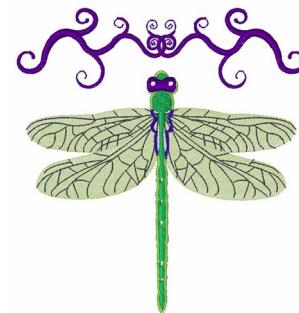

Name: Dragonfly Machine Embroidery Design

SKU: WD02-JLA000175A

Brand: Windmill Designs

Unique Colors: 13 (8 color Stops)

Unique Colors

	Color Name (Color Code)	Manufacturer - Type
	Super White (1001) [No Color Selected]	madeira - rayon
	Dusty Lilac (1263) [No Color Selected]	madeira - rayon
	Crocus (286)	Exquisite - Polyester 1000m

Complete Color Sequence

#		Color Name (Color Code)	Manufacturer - Type
1		Super White (1001) [No Color Selected]	madeira - rayon
2		Super White (1001) [No Color Selected]	madeira - rayon
3		Crocus (286)	Exquisite - Polyester 1000m