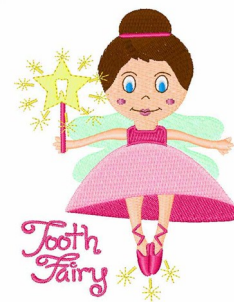

Name: Tooth Fairy Machine Embroidery Design

SKU: WD02-JLA000174B

Brand: Windmill Designs

Unique Colors: 13 (12 color Stops)

Unique Colors

	Color Name (Color Code)	Manufacturer - Type
	Super White (1001) [No Color Selected]	madeira - rayon
	Dusty Lilac (1263) [No Color Selected]	madeira - rayon
	Crocus (286)	Exquisite - Polyester 1000m

Complete Color Sequence

#		Color Name (Color Code)	Manufacturer - Type
1		Super White (1001) [No Color Selected]	madeira - rayon
2		Super White (1001) [No Color Selected]	madeira - rayon
3		Crocus (286)	Exquisite - Polyester 1000m