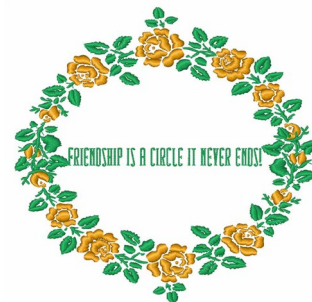

**Name:** Friendship Is A Circle Machine  
Embroidery Design

**SKU:** WD02-JLA000172B

**Brand:** Windmill Designs

**Unique Colors:** 13 (4 color Stops)