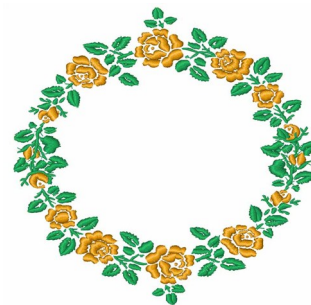

Name: Wreath Machine Embroidery Design

SKU: WD02-JLA000172A

Brand: Windmill Designs

Unique Colors: 13 (4 color Stops)

Unique Colors

	Color Name (Color Code)	Manufacturer - Type
	Super White (1001) [No Color Selected]	madeira - rayon
	Dusty Lilac (1263) [No Color Selected]	madeira - rayon
	Crocus (286)	Exquisite - Polyester 1000m

Complete Color Sequence

#		Color Name (Color Code)	Manufacturer - Type
1		Super White (1001) [No Color Selected]	madeira - rayon
2		Super White (1001) [No Color Selected]	madeira - rayon
3		Crocus (286)	Exquisite - Polyester 1000m