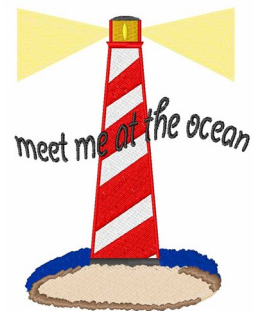

Name: At The Ocean Machine Embroidery Design

SKU: WD02-JLA000171D

Brand: Windmill Designs

Unique Colors: 13 (10 color Stops)

Unique Colors

	Color Name (Color Code)	Manufacturer - Type
	Super White (1001) [No Color Selected]	madeira - rayon
	Dusty Lilac (1263) [No Color Selected]	madeira - rayon
	Crocus (286)	Exquisite - Polyester 1000m