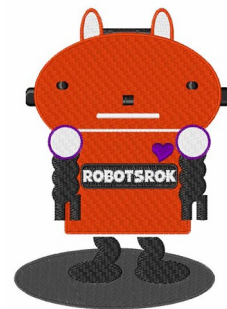

Name: Robotsrok Machine Embroidery Design

SKU: WD02-JLA000170D

Brand: Windmill Designs

Unique Colors: 13 (9 color Stops)

Unique Colors

	Color Name (Color Code)	Manufacturer - Type
	Super White (1001) [No Color Selected]	madeira - rayon
	Dusty Lilac (1263) [No Color Selected]	madeira - rayon
	Crocus (286)	Exquisite - Polyester 1000m