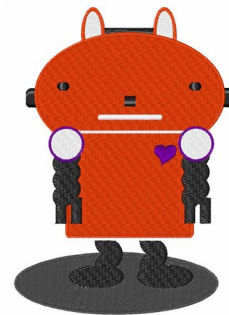

Name: Robot

SKU: WD02-JLA000170A

Brand: Windmill Designs

Unique Colors: 13 (7 color Stops)

Unique Colors

	Color Name (Color Code)	Manufacturer - Type
	Super White (1001) [No Color Selected]	madeira - rayon
	Dusty Lilac (1263) [No Color Selected]	madeira - rayon
	Crocus (286)	Exquisite - Polyester 1000m